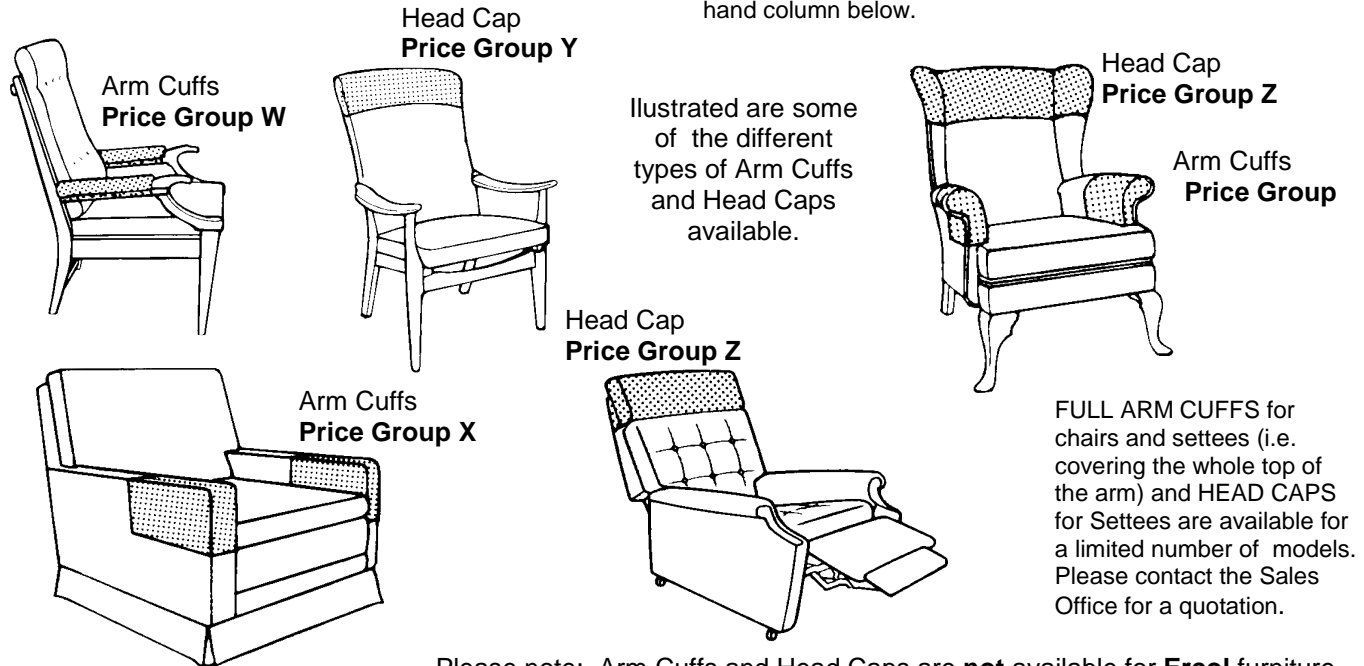

Lyn-Plan Arm Cuff, Protective Head Caps, Scatter Cushion & Stools Price List

Dust settling on chair covers, combined with the natural oil from the hands, causes rapid soiling of the fabric particularly on the arms of the chair. Regular vacuum cleaning can help prevent this. However these areas do receive very hard wear and it is worthwhile purchasing Arm Cuffs and Head Caps which can be easily removed, and washed or dry cleaned separately.

Protective Arm Cuffs and Head Caps are Tailored to fit each Model. It is therefore important when ordering to quote the correct Model Number or Name of the furniture.

To find the Price, simply locate the Price Group Letter of the Arm Cuffs or Head Caps you require in the two right hand columns of the attached Lynplan Covers Price List. These Price Group Letters correspond to the price groups in the left hand column below.

Please note: Arm Cuffs and Head Caps are **not** available for **Ercol** furniture.

Price Group (From Covers Price List)	PROTECTIVE ARM CUFFS & HEAD CAPS	Fabric Price Group B	Fabric Price Group C	Fabric Price Group E	Fabric Price Group F	Fabric Price Group G	Fabric Price Group H	Fabric Price Group J
W	Arm Cuffs for furniture with Pads on wooden arms (per pair)	£42	£44	£46	£50	£56	£65	£72
X	Arm Cuffs for furniture with fully upholstered arms & sides (pair)	£56	£64	£68	£76	£84	£98	£109
Y	Fitted Head Caps for Fireside Chairs	£51	£57	£63	£67	£76	£85	£97
Z	Fitted Head Caps for Easy Chairs & Chairs with wings	£74	£78	£83	£88	£100	£113	£124

SCATTER CUSHIONS COVERS & FOOTSTOOLS (as illustrated in brochure)

Scatter Cushion Inners £2.50	Scatter 16" x 16" Piped & Zipped	£20	£23	£24	£27	£30	£35	£38
	Scatter 18" x 18" Piped & Zipped	£23	£25	£27	£30	£35	£40	£45
Box Stool	With removable Cover 20"x20"x16" high (50x50x41 Cms)	£133	£141	£144	£146	£152	£163	£178
Queen Anne Stool	23"x16"x15½" high (58x41x40 Cms)	£216	£220	£223	£225	£228	£235	£244
Box Storage Stool	21"x21"x16" high (53x53x41 Cms)	£249	£258	£261	£264	£273	£286	£301

Please specify wood colour for Queen Anne stools (from brochure, or to match re-upholstered furniture). Postage & Packing £10 per stool. Stools are supplied with a full 21 day money back guarantee.

Prices include VAT. While every endeavour will be made to maintain current prices, we reserve the right to alter prices and specifications without prior notice. Customers will of course, be notified if any changes take place.