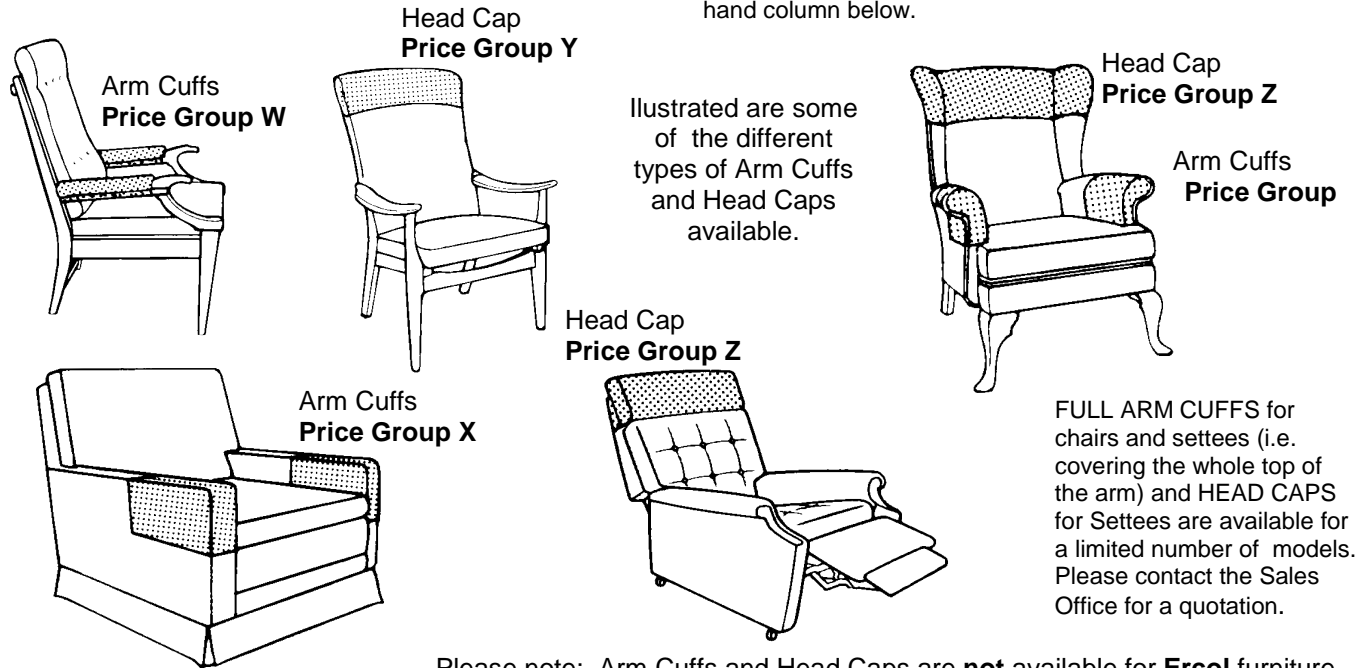

Lyn-Plan Arm Cuff, Protective Head Caps, Scatter Cushion & Stools Price List

Dust settling on chair covers, combined with the natural oil from the hands, causes rapid soiling of the fabric particularly on the arms of the chair. Regular vacuum cleaning can help prevent this. However these areas do receive very hard wear and it is worthwhile purchasing Arm Cuffs and Head Caps which can be easily removed, and washed or dry cleaned separately.

Protective Arm Cuffs and Head Caps are Tailored to fit each Model. It is therefore important when ordering to quote the correct Model Number or Name of the furniture.

To find the Price, simply locate the Price Group Letter of the Arm Cuffs or Head Caps you require in the two right hand columns of the attached Lynplan Covers Price List. These Price Group Letters correspond to the price groups in the left hand column below.

Please note: Arm Cuffs and Head Caps are **not** available for **Ercol** furniture.

Price Group (From Covers Price List)	PROTECTIVE ARM CUFFS & HEAD CAPS	Fabric Price Group B	Fabric Price Group C	Fabric Price Group E	Fabric Price Group F	Fabric Price Group G	Fabric Price Group H	Fabric Price Group J
W	Arm Cuffs for furniture with Pads on wooden arms (per pair)	£44	£46	£48	£52	£59	£68	£76
X	Arm Cuffs for furniture with fully upholstered arms & sides (pair)	£59	£67	£71	£80	£88	£103	£114
Y	Fitted Head Caps for Fireside Chairs	£54	£60	£66	£70	£80	£89	£102
Z	Fitted Head Caps for Easy Chairs & Chairs with wings	£78	£82	£87	£92	£105	£119	£130

SCATTER CUSHIONS COVERS & FOOTSTOOLS (as illustrated in brochure)

Scatter Cushion Inners £2.50	Scatter 16" x 16" Piped & Zipped	£21	£24	£25	£28	£31	£38	£40
	Scatter 18" x 18" Piped & Zipped	£24	£26	£28	£31	£36	£42	£47
Box Stool	With removable Cover 20"x20"x16" high (50x50x41 Cms)	£140	£148	£151	£153	£160	£171	£187
Queen Anne Stool	23"x16"x15½" high (58x41x40 Cms)	£227	£231	£234	£236	£239	£247	£256
Box Storage Stool	21"x21"x16" high (53x53x41 Cms)	£261	£271	£274	£277	£287	£300	£316

Please specify wood colour for Queen Anne stools (from brochure, or to match re-upholstered furniture). Postage & Packing £10 per stool. Stools are supplied with a full 21 day money back guarantee.

Prices include VAT. While every endeavour will be made to maintain current prices, we reserve the right to alter prices and specifications without prior notice. Customers will of course, be notified if any changes take place.

Lynplan Upholstery Ltd. 43 Imperial Way, Croydon, Surrey CR9 4LP. Tel 020 8681 1831