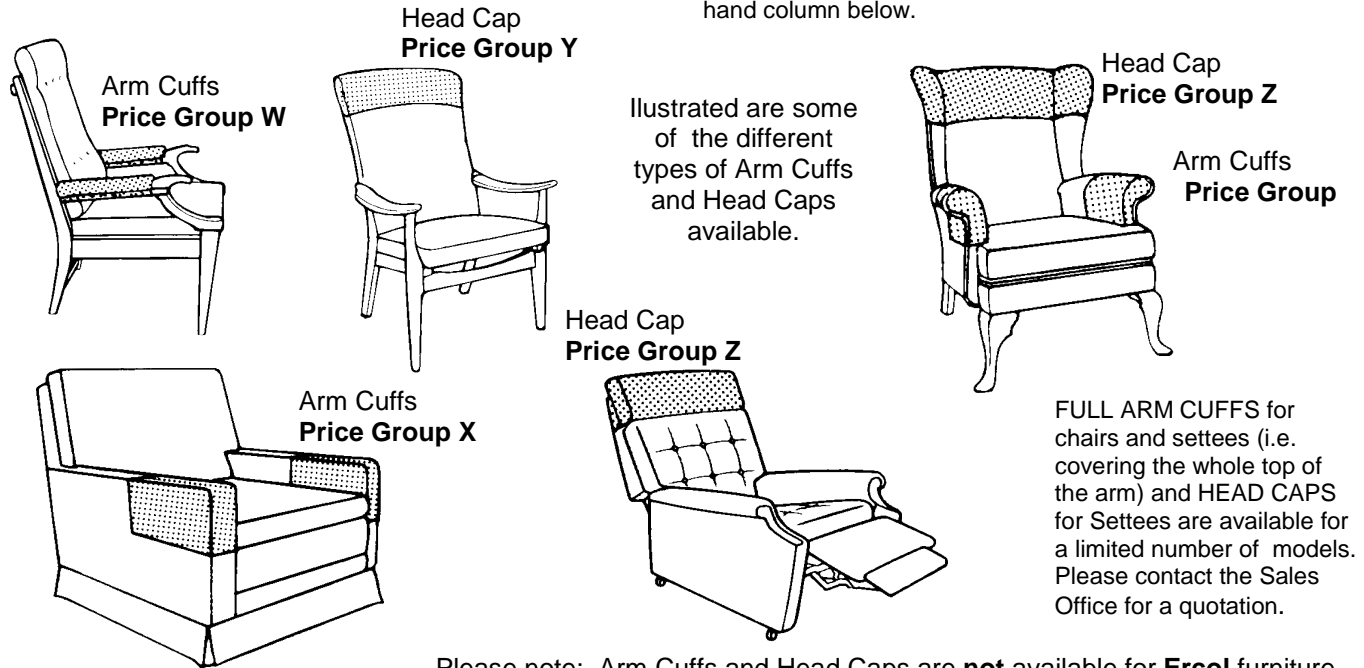

Lyn-Plan Arm Cuff, Protective Head Caps, Scatter Cushion & Stools Price List

Dust settling on chair covers, combined with the natural oil from the hands, causes rapid soiling of the fabric particularly on the arms of the chair. Regular vacuum cleaning can help prevent this. However these areas do receive very hard wear and it is worthwhile purchasing Arm Cuffs and Head Caps which can be easily removed, and washed or dry cleaned separately.

Protective Arm Cuffs and Head Caps are Tailored to fit each Model. It is therefore important when ordering to quote the correct Model Number or Name of the furniture.

To find the Price, simply locate the Price Group Letter of the Arm Cuffs or Head Caps you require in the two right hand columns of the attached Lynplan Covers Price List. These Price Group Letters correspond to the price groups in the left hand column below.

Please note: Arm Cuffs and Head Caps are **not** available for **Ercol** furniture.

Price Group (From Covers Price List)	PROTECTIVE ARM CUFFS & HEAD CAPS	Fabric Price Group B	Fabric Price Group C	Fabric Price Group E	Fabric Price Group F	Fabric Price Group G	Fabric Price Group H	Fabric Price Group J
W	Arm Cuffs for furniture with Pads on wooden arms (per pair)	£42	£44	£46	£50	£56	£65	£72
X	Arm Cuffs for furniture with fully upholstered arms & sides (pair)	£56	£64	£68	£76	£84	£98	£109
Y	Fitted Head Caps for Fireside Chairs	£51	£57	£63	£67	£76	£85	£97
Z	Fitted Head Caps for Easy Chairs & Chairs with wings	£74	£78	£83	£88	£100	£113	£124

SCATTER CUSHIONS COVERS & FOOTSTOOLS (as illustrated in brochure)

Scatter Cushion Inners £2.50	Scatter 16" x 16" Piped & Zipped	£20	£23	£24	£27	£30	£35	£38
	Scatter 18" x 18" Piped & Zipped	£23	£25	£27	£30	£35	£40	£45
Box Stool	With removable Cover 20"x20"x16" high (50x50x41 Cms)	£133	£141	£144	£146	£152	£163	£178
Queen Anne Stool	23"x16"x15½" high (58x41x40 Cms)	£216	£220	£223	£225	£228	£235	£244
Box Storage Stool	21"x21"x16" high (53x53x41 Cms)	£249	£258	£261	£264	£273	£286	£301

Please specify wood colour for Queen Anne stools (from brochure, or to match re-upholstered furniture). Postage & Packing £10 per stool. Stools are supplied with a full 21 day money back guarantee.

Prices include VAT. While every endeavour will be made to maintain current prices, we reserve the right to alter prices and specifications without prior notice. Customers will of course, be notified if any changes take place.