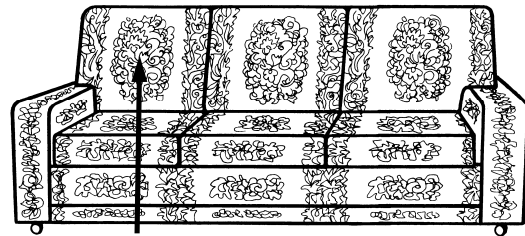

Centralised Fabric Pattern

A dominant element in the design such as a flower or bouquet is centralised on each relevant piece of the furniture.