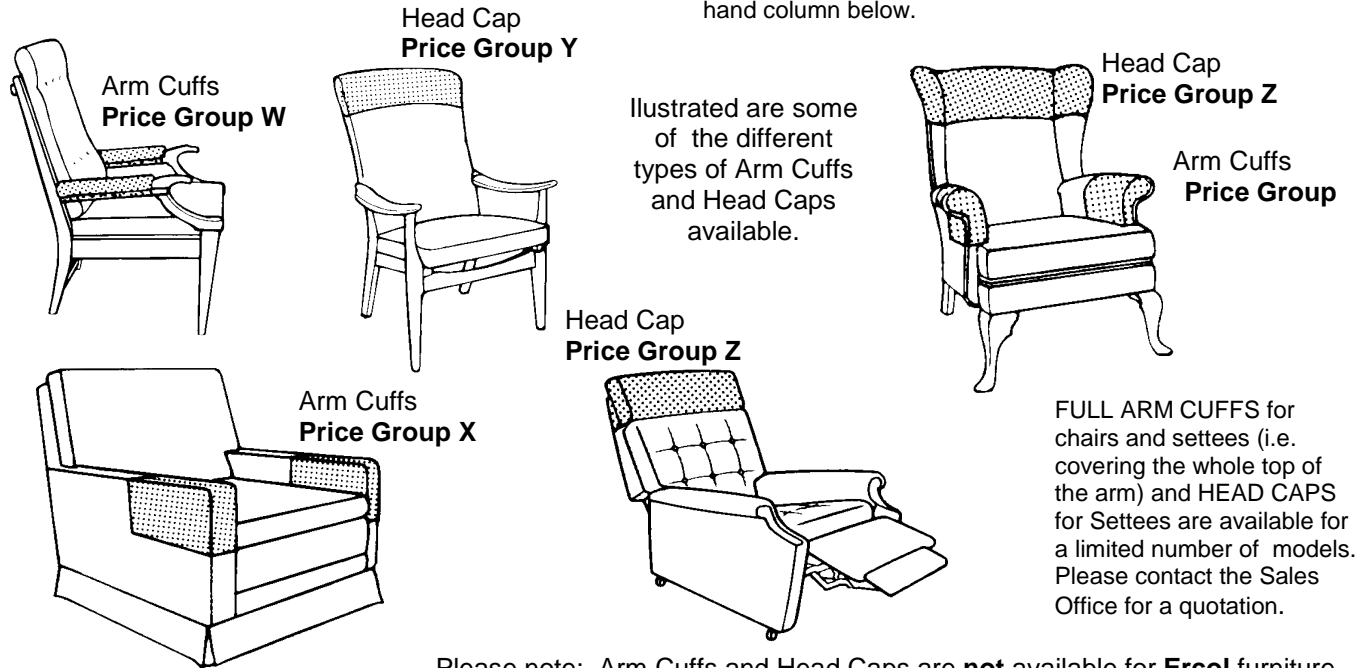

Lyn-Plan Arm Cuff, Protective Head Caps, Scatter Cushion & Stools Price List

Dust settling on chair covers, combined with the natural oil from the hands, causes rapid soiling of the fabric particularly on the arms of the chair. Regular vacuum cleaning can help prevent this. However these areas do receive very hard wear and it is worthwhile purchasing Arm Cuffs and Head Caps which can be easily removed, and washed or dry cleaned separately.

Protective Arm Cuffs and Head Caps are Tailored to fit each Model. It is therefore important when ordering to quote the correct Model Number or Name of the furniture.

To find the Price, simply locate the Price Group Letter of the Arm Cuffs or Head Caps you require in the two right hand columns of the attached Lynplan Covers Price List. These Price Group Letters correspond to the price groups in the left hand column below.

Please note: Arm Cuffs and Head Caps are **not** available for **Ercol** furniture.

Price Group (From Covers Price List)	PROTECTIVE ARM CUFFS & HEAD CAPS	Fabric Price Group B	Fabric Price Group C	Fabric Price Group E	Fabric Price Group F	Fabric Price Group G	Fabric Price Group H	Fabric Price Group J
W	Arm Cuffs for furniture with Pads on wooden arms (per pair)	£44	£46	£48	£52	£59	£68	£76
X	Arm Cuffs for furniture with fully upholstered arms & sides (pair)	£59	£67	£71	£80	£88	£103	£114
Y	Fitted Head Caps for Fireside Chairs	£54	£60	£66	£70	£80	£89	£102
Z	Fitted Head Caps for Easy Chairs & Chairs with wings	£78	£82	£87	£92	£105	£119	£130

SCATTER CUSHIONS COVERS & FOOTSTOOLS (as illustrated in brochure)

Scatter Cushion Inners £2.50	Scatter 16" x 16" Piped & Zipped	£21	£24	£25	£28	£31	£38	£40
	Scatter 18" x 18" Piped & Zipped	£24	£26	£28	£31	£36	£42	£47
Box Stool	With removable Cover 20"x20"x16" high (50x50x41 Cms)	£140	£148	£151	£153	£160	£171	£187
Queen Anne Stool	23"x16"x15½" high (58x41x40 Cms)	£227	£231	£234	£236	£239	£247	£256
Box Storage Stool	21"x21"x16" high (53x53x41 Cms)	£261	£271	£274	£277	£287	£300	£316

Please specify wood colour for Queen Anne stools (from brochure, or to match re-upholstered furniture). Postage & Packing £10 per stool. Stools are supplied with a full 21 day money back guarantee.

Prices include VAT. While every endeavour will be made to maintain current prices, we reserve the right to alter prices and specifications without prior notice. Customers will of course, be notified if any changes take place.