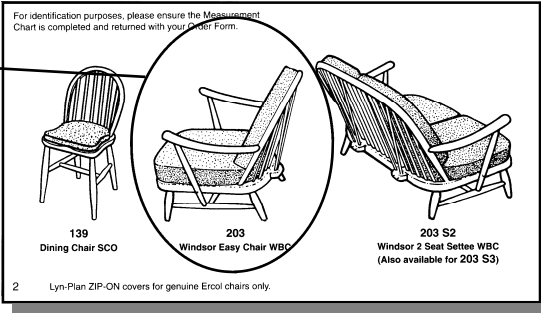

Tailored Cover price list for Ercol Chairs and Settees

To find the price for Tailored Covers for your furniture:

2. Find the Model Number of your furniture in the Identification Booklet.

3. Look up the Model Number of your furniture on the attached list.

1. Make your choice from our range of specially selected Cover fabrics. The back of each sample is marked with a Price Group. This Price Group corresponds to the letter shown in bold type at the top of the Price List. For further information on our fabrics, please see attached Fabric Price List.

Tailored Covers Price List for Ercol Chairs and Settees

The prices quoted are for complete Chair or Settee Covers, including seat and back cushion covers, one pair of arm pad covers, side panel and seat rail covers where applicable, conforming to the specification of the Model Number of the Chair or Settee quoted on the Order Form.