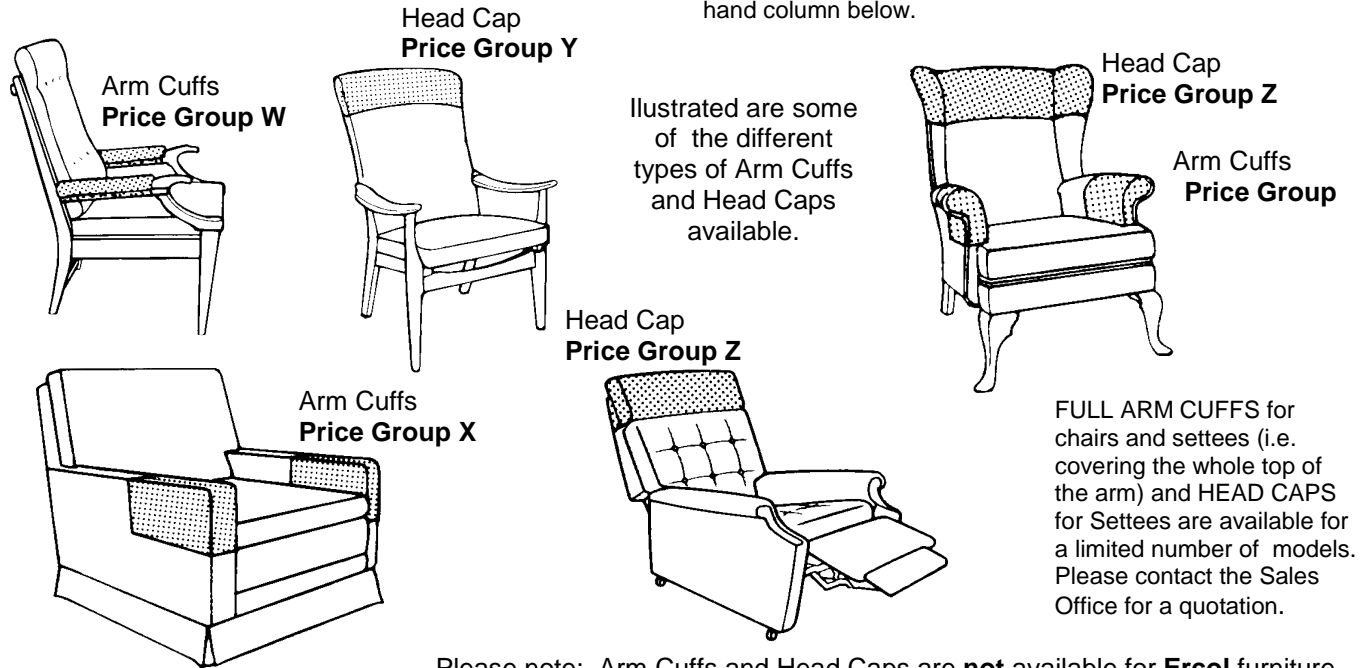

Lyn-Plan Arm Cuff, Protective Head Caps, Scatter Cushion & Stools Price List

Dust settling on chair covers, combined with the natural oil from the hands, causes rapid soiling of the fabric particularly on the arms of the chair. Regular vacuum cleaning can help prevent this. However these areas do receive very hard wear and it is worthwhile purchasing Arm Cuffs and Head Caps which can be easily removed, and washed or dry cleaned separately.

Protective Arm Cuffs and Head Caps are Tailored to fit each Model. It is therefore important when ordering to quote the correct Model Number or Name of the furniture.

To find the Price, simply locate the Price Group Letter of the Arm Cuffs or Head Caps you require in the two right hand columns of the attached Lynplan Covers Price List. These Price Group Letters correspond to the price groups in the left hand column below.

Please note: Arm Cuffs and Head Caps are **not** available for **Ercol** furniture.

Price Group (From Covers Price List)	PROTECTIVE ARM CUFFS & HEAD CAPS	Fabric Price Group B	Fabric Price Group C	Fabric Price Group E	Fabric Price Group F	Fabric Price Group G	Fabric Price Group H	Fabric Price Group J
W	Arm Cuffs for furniture with Pads on wooden arms (per pair)	£44	£46	£48	£52	£59	£68	£76
X	Arm Cuffs for furniture with fully upholstered arms & sides (pair)	£59	£67	£71	£80	£88	£103	£114
Y	Fitted Head Caps for Fireside Chairs	£54	£60	£66	£70	£80	£89	£102
Z	Fitted Head Caps for Easy Chairs & Chairs with wings	£78	£82	£87	£92	£105	£119	£130

SCATTER CUSHIONS COVERS & FOOTSTOOLS (as illustrated in brochure)

Scatter Cushion Inners £2.50	Scatter 16" x 16" Piped & Zipped	£21	£24	£25	£28	£31	£38	£40
	Scatter 18" x 18" Piped & Zipped	£24	£26	£28	£31	£36	£42	£47
Box Stool	With removable Cover 20"x20"x16" high (50x50x41 Cms)	£140	£148	£151	£153	£160	£171	£187
Queen Anne Stool	23"x16"x15½" high (58x41x40 Cms)	£227	£231	£234	£236	£239	£247	£256
Box Storage Stool	21"x21"x16" high (53x53x41 Cms)	£261	£271	£274	£277	£287	£300	£316

Please specify wood colour for Queen Anne stools (from brochure, or to match re-upholstered furniture). Postage & Packing £10 per stool. Stools are supplied with a full 21 day money back guarantee.

Prices include VAT. While every endeavour will be made to maintain current prices, we reserve the right to alter prices and specifications without prior notice. Customers will of course, be notified if any changes take place.

Lynplan Upholstery Ltd. 43 Imperial Way, Croydon, Surrey CR9 4LP. Tel 020 8681 1831