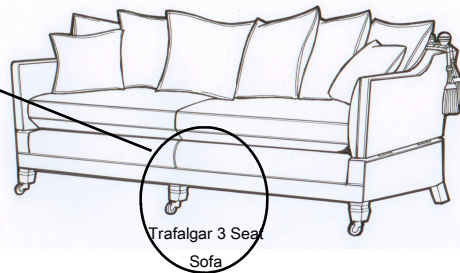

Tailored Cover price list for DURESTA Chairs and Settees

To find the price for Tailored Covers for your furniture:

1. Make your choice from our range of specially selected Cover fabrics. The back of each sample is marked with a Price Group. This Price Group corresponds to the letter shown in bold type at the top of the Price List. For further information on our fabrics, please see attached Fabric Price List.

2 Find the Model Number of your furniture from the Identification Guide.

Tailored Covers Price List for Duresta Chairs and Sofas

The prices shown are for complete Chair or Settee Covers, including the frame of the furniture and seat and back cushion covers where applicable, conforming to the specification for the Model Number or Name of the Chair or Settee quoted on the Order Form.

Where widths are shown, these are the complete overall widths of the furniture.

"TWIRLYN" matching covered buttons are supplied free of charge with Covers for the backs of all deep buttoned furniture. Protective ARM CUFFS and HEAD CAPS and REPLACEMENT CUSHION INTERIORS are available for Chairs and Settees as indicated in the two columns on the extreme right of this price list. Prices do not include occasional scatter cushions supplied with the furniture.

Prices include VAT, Postage and packing extra. Fabrics are available in cut lengths, please see fabric price list.

Price Group of Protective Arm Cuffs and Head Caps are indicated by Letter below. Please refer to separate List for Prices. Where Price Group Letter appears, they are not available for this Model.

MODEL NUMBER	DESCRIPTION	Fabric Price Group	Fabric Price Group	Fabric Price Group	Fabric Price Group	Fabric Price Group	Fabric Price Group	Fabric Price Group	Seat Int	Back Int	Price Group For:		
		D	C	E	F	G	H	J	€	€	Arm Cuffs	Head Caps	
~~Amicus Chair~~	Chair (width 81cm)	This model is not suitable for Tailored Covers. Re-Upholstery is available.											
~~Bella Chair f~~	Chair (width 87cm)	£303	£329	£355	£392	£451	£521	£537	-	-	-	X	-
~~Belvedere 2S f~~	2 Seat Sofa (width 186cm)	£568	£622	£676	£755	£878	£1,024	£1,059	97*	35*	X	-	-

4. When you have found your Number, read across the columns to the one headed by the Price Group of your selected fabric. This is the price (including VAT) of complete Tailored Covers.

5. Should you require additional Protective Arm Cuffs and Head Caps or Replacement Cushion Interiors, the Price Group and the Models for which they are available are shown in the extreme right hand columns of the Price Lists. The Price Group Letters and Numbers shown, correspond to the Letters and Numbers on the Arm Cuff and Head Cap and Interiors Price lists enclosed.