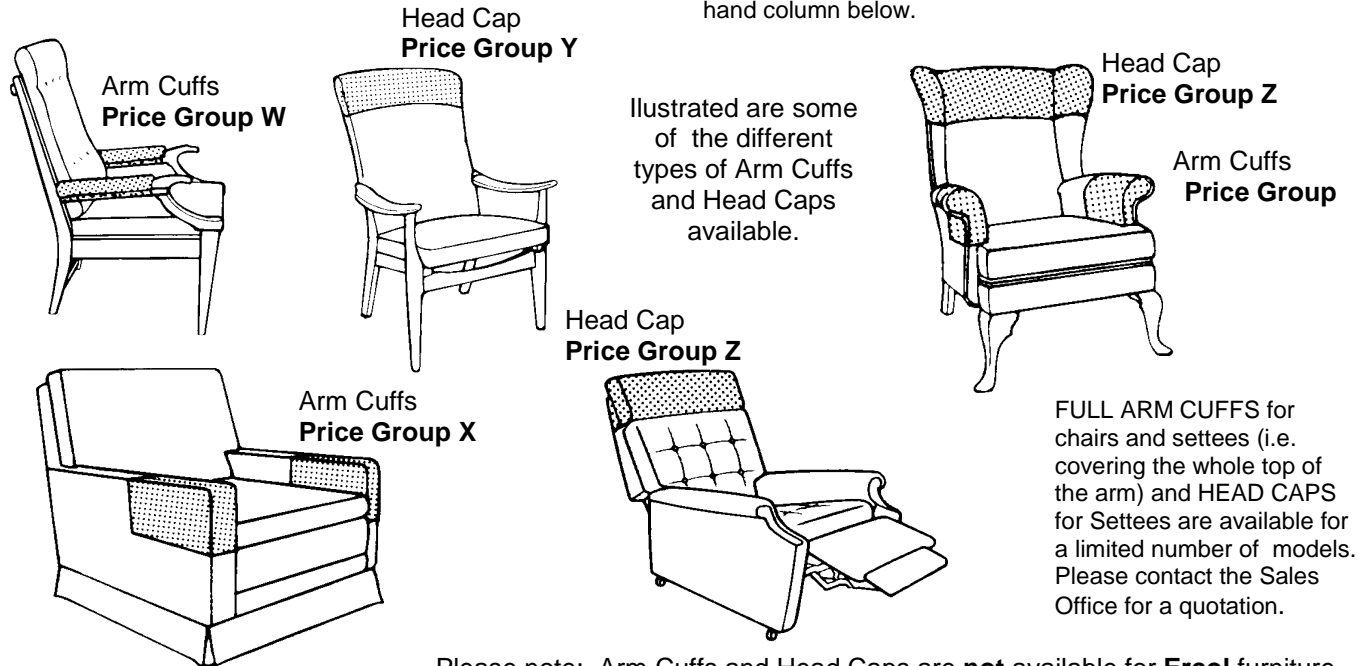

Lyn-Plan Arm Cuff, Protective Head Caps, Scatter Cushion & Stools Price List

Dust settling on chair covers, combined with the natural oil from the hands, causes rapid soiling of the fabric particularly on the arms of the chair. Regular vacuum cleaning can help prevent this. However these areas do receive very hard wear and it is worthwhile purchasing Arm Cuffs and Head Caps which can be easily removed, and washed or dry cleaned separately.

Protective Arm Cuffs and Head Caps are Tailored to fit each Model. It is therefore important when ordering to quote the correct Model Number or Name of the furniture.

To find the Price, simply locate the Price Group Letter of the Arm Cuffs or Head Caps you require in the two right hand columns of the attached Lynplan Covers Price List. These Price Group Letters correspond to the price groups in the left hand column below.

Please note: Arm Cuffs and Head Caps are **not** available for **Ercol** furniture.

Price Group (From Covers Price List)	PROTECTIVE ARM CUFFS & HEAD CAPS	Fabric Price Group B	Fabric Price Group C	Fabric Price Group E	Fabric Price Group F	Fabric Price Group G	Fabric Price Group H	Fabric Price Group J
W	Arm Cuffs for furniture with Pads on wooden arms (per pair)	£44	£46	£48	£52	£59	£68	£76
X	Arm Cuffs for furniture with fully upholstered arms & sides (pair)	£59	£67	£71	£80	£88	£103	£114
Y	Fitted Head Caps for Fireside Chairs	£54	£60	£66	£70	£80	£89	£102
Z	Fitted Head Caps for Easy Chairs & Chairs with wings	£78	£82	£87	£92	£105	£119	£130

SCATTER CUSHIONS COVERS & FOOTSTOOLS (as illustrated in brochure)

Scatter Cushion Inners £2.50	Scatter 16" x 16" Piped & Zipped	£21	£24	£25	£28	£31	£38	£40
	Scatter 18" x 18" Piped & Zipped	£24	£26	£28	£31	£36	£42	£47
Box Stool	With removable Cover 20"x20"x16" high (50x50x41 Cms)	£140	£148	£151	£153	£160	£171	£187
Queen Anne Stool	23"x16"x15½" high (58x41x40 Cms)	£227	£231	£234	£236	£239	£247	£256
Box Storage Stool	21"x21"x16" high (53x53x41 Cms)	£261	£271	£274	£277	£287	£300	£316

Please specify wood colour for Queen Anne stools (from brochure, or to match re-upholstered furniture). Postage & Packing £10 per stool. Stools are supplied with a full 21 day money back guarantee.

Prices include VAT. While every endeavour will be made to maintain current prices, we reserve the right to alter prices and specifications without prior notice. Customers will of course, be notified if any changes take place.