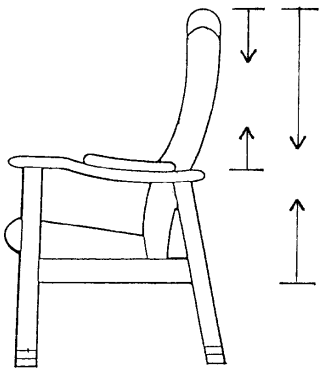

Notes to Cintique Covers price list

1. Anthos, Delphi & Gemini models

Please complete and return the chart below:

Does your chair have filled in sides? ☐

Does your chair have a head cushion? ☐

If so, is this head cushion a sausage shape, or does it have an indentation for the head? ☐

Does your chair have a rising seat? ☐

Please complete measurements between arrows.

2. Amigo Recliner

Please note that the 'show wood' on the Amigo recliner is covered by the Lynplan cover.

3. Amberley Recliner & Paloma group.

Please ask for information sheet on fitting of arms on either of these models.

4. Lyndhurst Group

Covers for the Lyndhurst group require more effort to fit than usual. Please contact the sales office for more details.

5. St James Group

Please state on your order form whether the back cushion sits on top of the seat cushion as illustrated, or fits behind the seat cushion.

6. Albany group

To fit the Covers to the Albany group, the back of the chair has to be removed by removing the fixing screws.

While every endeavour will be made to maintain current prices, we reserve the right to alter price and detail specifications without prior notice. Customers will of course, be notified of any change.

LYNPLAN LIMITED, 43 Imperial Way, Croydon, Surrey, CR9 4LP Tel: 020 8681 1831