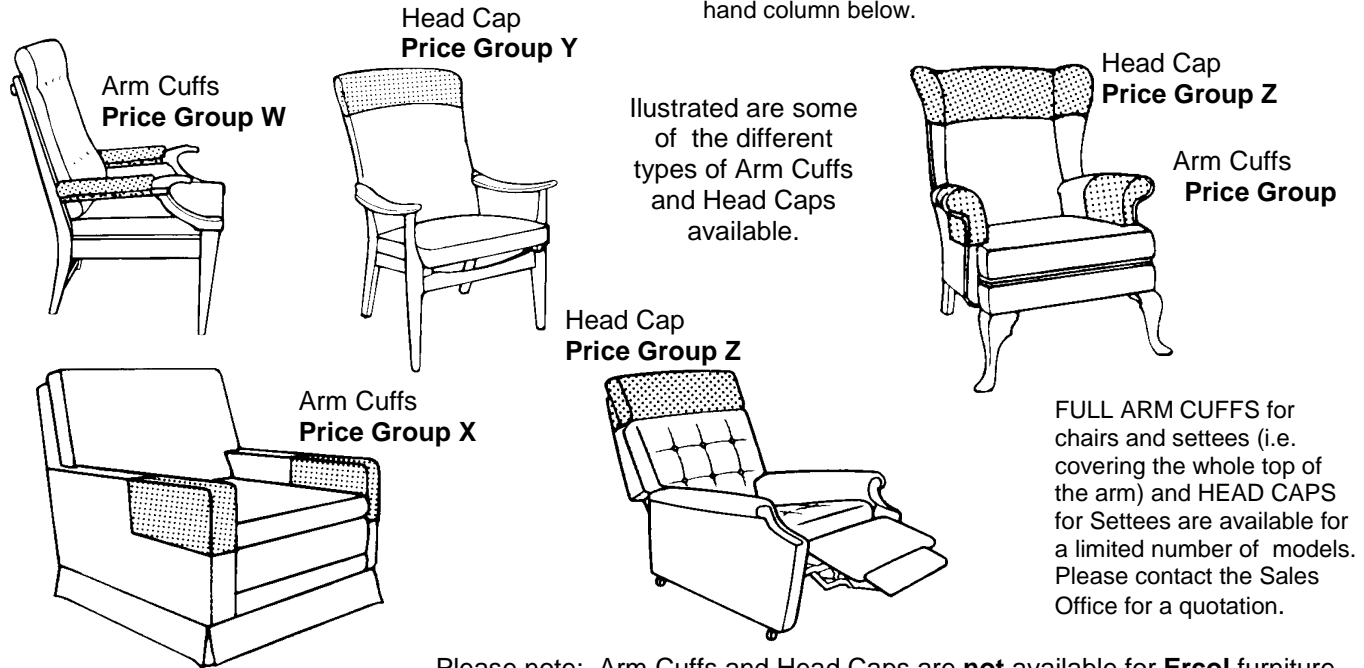

Lyn-Plan Arm Cuff, Protective Head Caps, Scatter Cushion & Stools Price List

Dust settling on chair covers, combined with the natural oil from the hands, causes rapid soiling of the fabric particularly on the arms of the chair. Regular vacuum cleaning can help prevent this. However these areas do receive very hard wear and it is worthwhile purchasing Arm Cuffs and Head Caps which can be easily removed, and washed or dry cleaned separately.

Protective Arm Cuffs and Head Caps are Tailored to fit each Model. It is therefore important when ordering to quote the correct Model Number or Name of the furniture.

To find the Price, simply locate the Price Group Letter of the Arm Cuffs or Head Caps you require in the two right hand columns of the attached Lynplan Covers Price List. These Price Group Letters correspond to the price groups in the left hand column below.

Please note: Arm Cuffs and Head Caps are **not** available for **Ercol** furniture.

Price Group (From Covers Price List)	PROTECTIVE ARM CUFFS & HEAD CAPS	Fabric Price Group B	Fabric Price Group C	Fabric Price Group E	Fabric Price Group F	Fabric Price Group G	Fabric Price Group H	Fabric Price Group J
W	Arm Cuffs for furniture with Pads on wooden arms (per pair)	£44	£46	£48	£52	£59	£68	£76
X	Arm Cuffs for furniture with fully upholstered arms & sides (pair)	£59	£67	£71	£80	£88	£103	£114
Y	Fitted Head Caps for Fireside Chairs	£55	£60	£66	£70	£80	£89	£102
Z	Fitted Head Caps for Easy Chairs & Chairs with wings	£78	£82	£87	£92	£105	£119	£130

SCATTER CUSHIONS COVERS & FOOTSTOOLS (as illustrated in brochure)

Scatter Cushion Inners £2.50	Scatter 16" x 16" Piped & Zipped	£21	£24	£25	£28	£31	£38	£40
	Scatter 18" x 18" Piped & Zipped	£24	£26	£28	£31	£36	£42	£47
Box Stool	With removable Cover 20"x20"x16" high (50x50x41 Cms)	£140	£148	£151	£153	£160	£171	£187
Queen Anne Stool	23"x16"x15½" high (58x41x40 Cms)	£227	£231	£234	£236	£239	£247	£256
Box Storage Stool	21"x21"x16" high (53x53x41 Cms)	£261	£271	£274	£277	£287	£300	£316

Please specify wood colour for Queen Anne stools (from brochure, or to match re-upholstered furniture). Postage & Packing £10 per stool. Stools are supplied with a full 21 day money back guarantee.

Prices include VAT. While every endeavour will be made to maintain current prices, we reserve the right to alter prices and specifications without prior notice. Customers will of course, be notified if any changes take place.